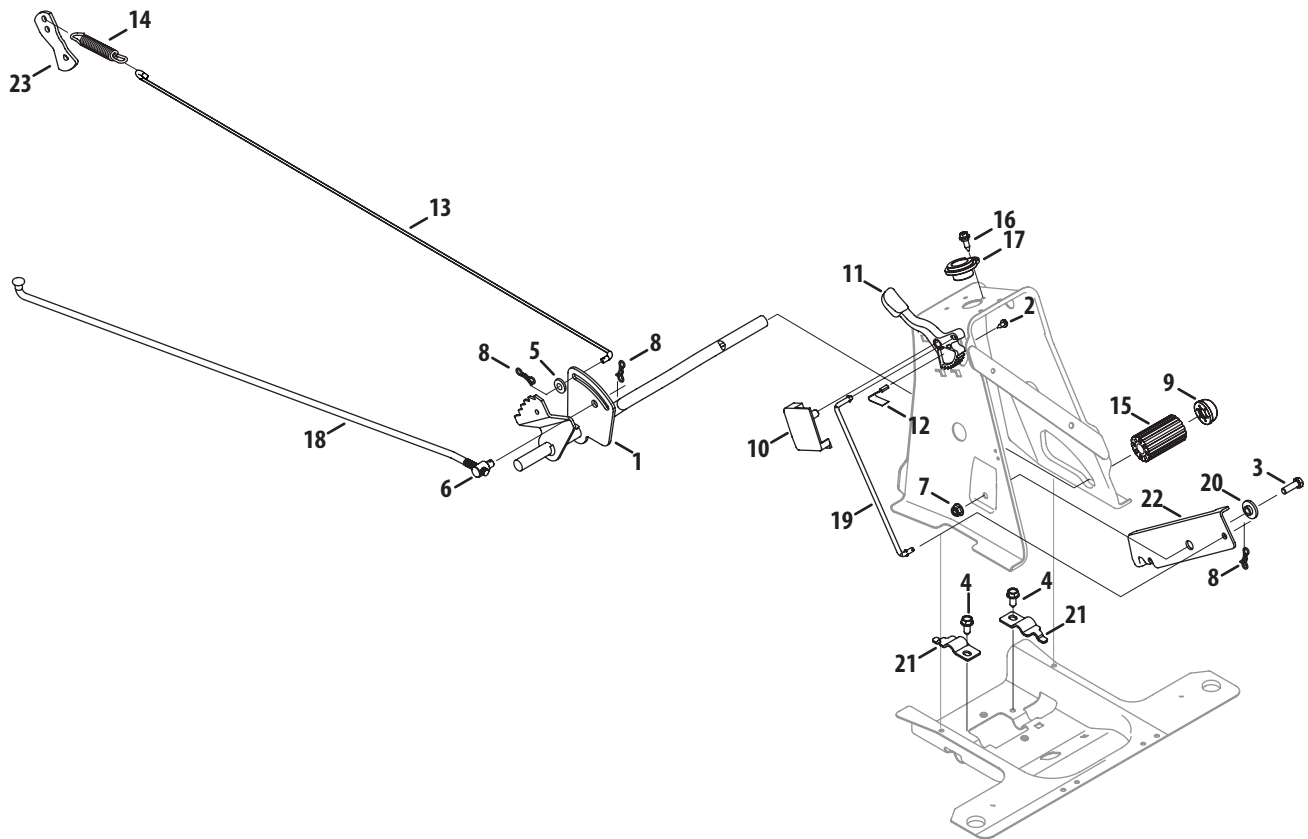

# Seat, Fuel Tank & Electrical

Ref. No.	Part No.	Description
1	710-0607	Tap Screw, 5/16-18, 0.500
2	720-04009A	Knob, 3/8-16, .875
3	712-04063	Flange Lock Nut, 5/16-18
4	732-04905	Seat Spring
5	938-0140	Shldr Spacer, .435 X .178-5/16 X .56
6	935-0199A	Rubber Bumper, .63 Dia
7	757-05019	Seat
8	783-07213A	Seat Pivot Bracket
9	710-0227	Screw, #8
10	710-04484	Tap Screw, 5/16-18, .750
11	710-1652	Tap Screw, 1/4-20, .625
12	925-06119	Key Switch
13	725-04363	Interlock Switch
14	925-05013	Seat Switch
15	725-1643	Switch Spring
16	926-0320	Insulator Plate
17	738-04237A	Shoulder Screw, #10-32, .500
18	747-06131A	Battery Rod
19	747-06148	Battery Hold Down Bracket
20	625-05000	Key, Assembly
21	683-04754	PTO Handle Assembly
22	710-04683A	Tap Screw, 3/8-16, 1.000
23	720-04049A	Handle Grip, 3/8
24	750-0526	Spacer, .380 ID x .50 OD x .265
25	951-04366B	Fuel Tank, 1-3 Gal.
26	751-12089-28	Hose Vent, 3/16 EPA
27	735-04081	Rubber Grommet
28	751-12118	Rollover Valve
29	951-12179B	Fuel Cap
30	925-1707D	Battery, 155 CCA
31	738-1132	Screw, Shoulder, .250 x .150
32	712-0271	Nut, Sems, 1/4-20
33	712-04064	Flange Lock Nut, 1/4-20
34	725-04439	Solienoid, 12v
—	925-06042	Wiring Harness (Not Shown)

# Pedal Controls

Ref. No.	Part No.	Description
1	683-05017	Brake Pedal Assembly
2	910-0224	Screw, #10-16:0.500
3	710-0376	Hex Head Scerw, 5/16-18:1.00
4	710-04484	Tap Screw, 5/16-18:.750
5	936-0264	Flat Washer, .330 x .630 x .064
6	711-06103	Ferrule 3/8-24 X .375 Dia.
7	712-04063	Flange Lock Nut, 5/16-18
8	714-04040	Bow-Tie Cotter Pin, 72
9	726-0214	Push Cap, 5/8
10	731-08656A	Speed Control Cover
11	731-08743B	Speed Lever, 6-SPEED
12	732-04937	Shift Spring